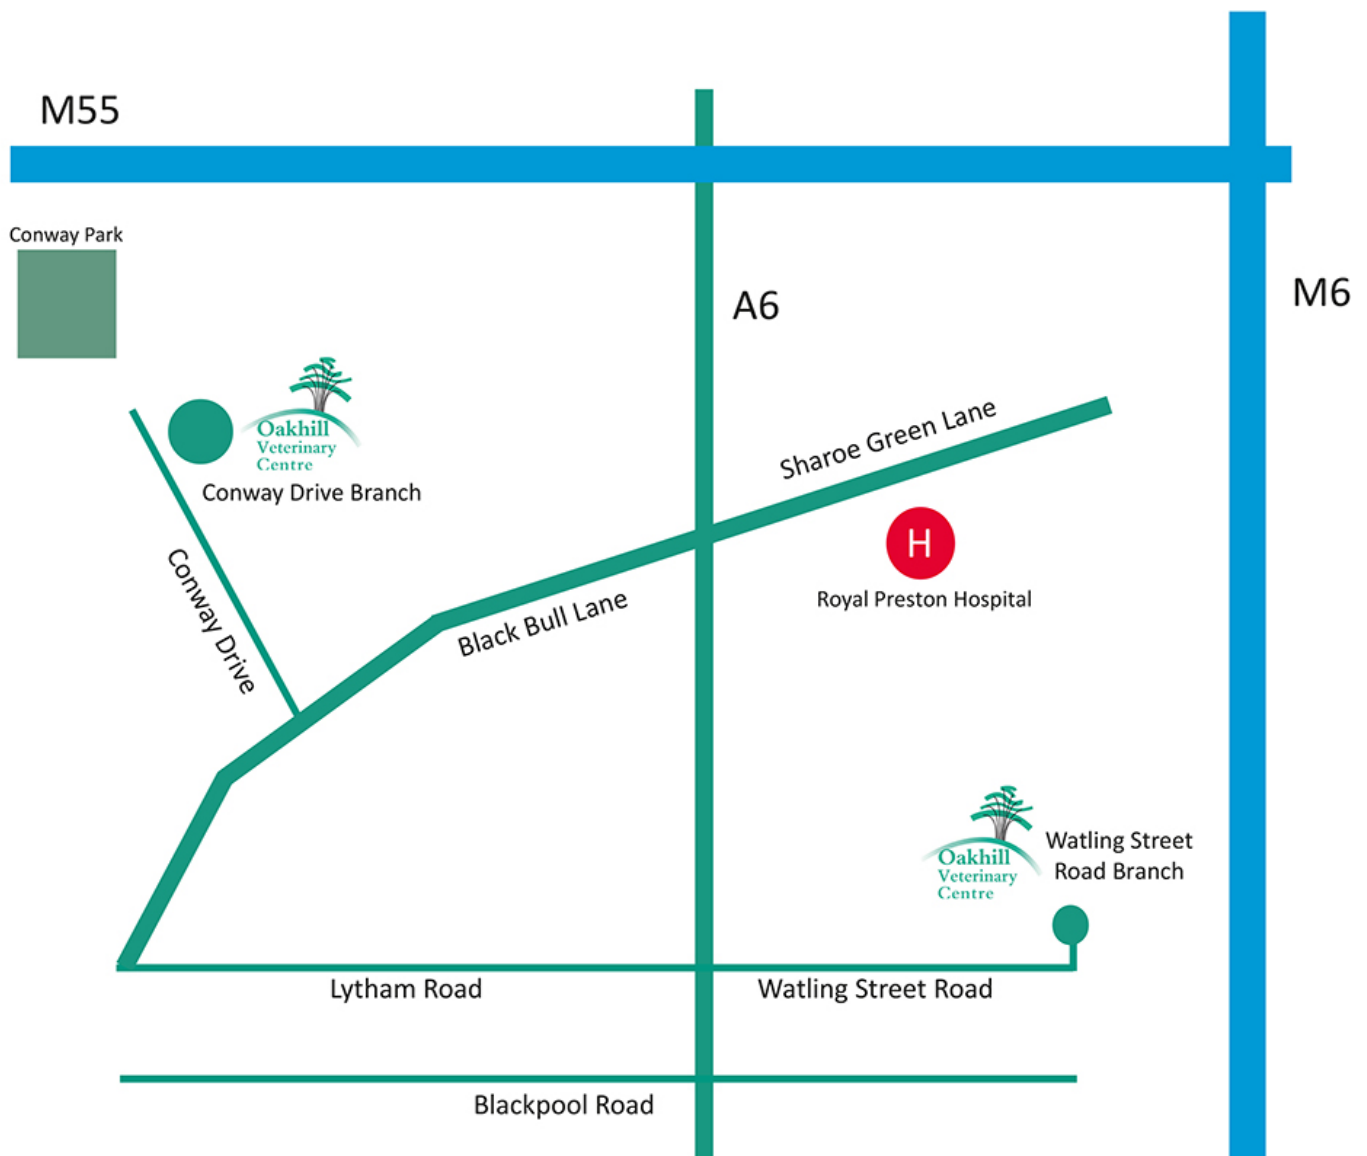

## Watling Street Road Branch - Temporary Closure

To protect our clients and out staff, we have made the difficult, but necessary decision to TEMPORARILY close our Watling Street Road branch. Our Conway Drive branch remains FULLY open for our Watling Street Road clients and will be open for all non-routine and emergency appointments.

Our usual EMERGENCY SUNDAY SURGERY at Watling Street Road will also be held at Conway Drive.

We will contact all of our Watling Street Road clients once we fully re-open this branch. In the meantime, if you have any questions or need to discuss your pet's health, please contact our Conway Drive branch (located at 93 Conway Drive, Fulwood, PR2 3ER) on 01772 718 774.

For out of hours emergencies, please call 'Vets Now', our dedicated out of hours service, on 01772 378764, for free advice or to arrange a consultation.

Thank you for your continued support.

Here is where our Conway Drive branch is located...